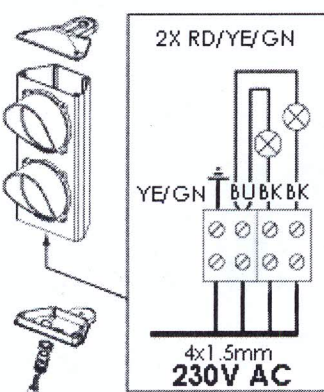

MADE IN ITALY

24V AC/DC 1X 3W

100.000h
180 X 290 X 250 mm
1.5Kg
IP 65

ASF25L1V/G/R

24V AC/DC 2X 3W

100.000h
180 X 290 X 410 mm
2.7 Kg
IP 65

ASF25L2RV

24V AC/DC 3X 3W

100.000h
180 X 290 X 590 mm
3.25 kg
IP 65

ASF25L3GRV

230V AC, max 70W

(ATL max, 2x 40 W)
180x 290 x 250 mm
1.5 Kg
IP 65

ASF1G/R/V

230V AC, max 70W

(ATL max, 2x 40 W)
180 x 290 x 410mm
2.7 Kg
IP 65

ASF2RV

230V AC, max 70W

(ATL max, 2x 40 W)
180 x 290 x 590 mm
3.25 Kg
IP 65

ASF3GRV