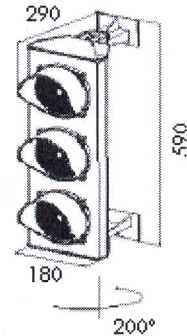

MADE IN ITALY

24V AC/DC 1X 3W

100.000h
180 X 290 X 250 mm
1.5Kg
IP 65

ASF25L1V/G/R

24V AC/DC 2X 3W

100.000h
180 X 290 X 410 mm
2.7 Kg
IP 65

ASF25L2RV

24V AC/DC 3X 3W

100.000h
180 X 290 X 590 mm
3.25 kg
IP 65

ASF25L3GRV

230V AC, max 70W

(ATL max, 2x 40 W)
180x 290 x 250 mm
1.5 Kg
IP 65

ASF1G/R/V

230V AC, max 70W

(ATL max, 2x 40 W)
180 x 290 x 410mm
2.7 Kg
IP 65

ASF2RV

230V AC, max 70W

(ATL max, 2x 40 W)
180 x 290 x 590 mm
3.25 Kg
IP 65

ASF3GRV